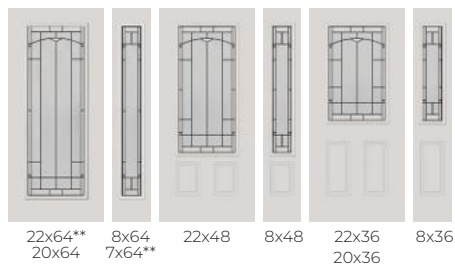

TOPAZ

1. Bronze Software Glass
2. Thin Reed Glass
3. Micro-Granite Glass
4. Clear Bevels
5. Patina Caming