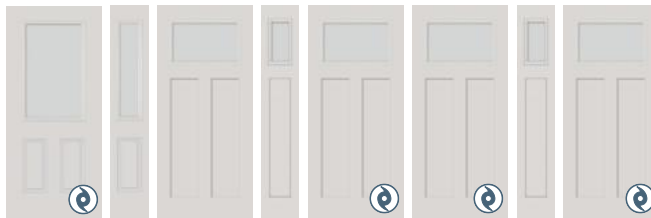

22x36 8x36 22x17 8x17 25x15 22x15 7x15 21x16
20x36