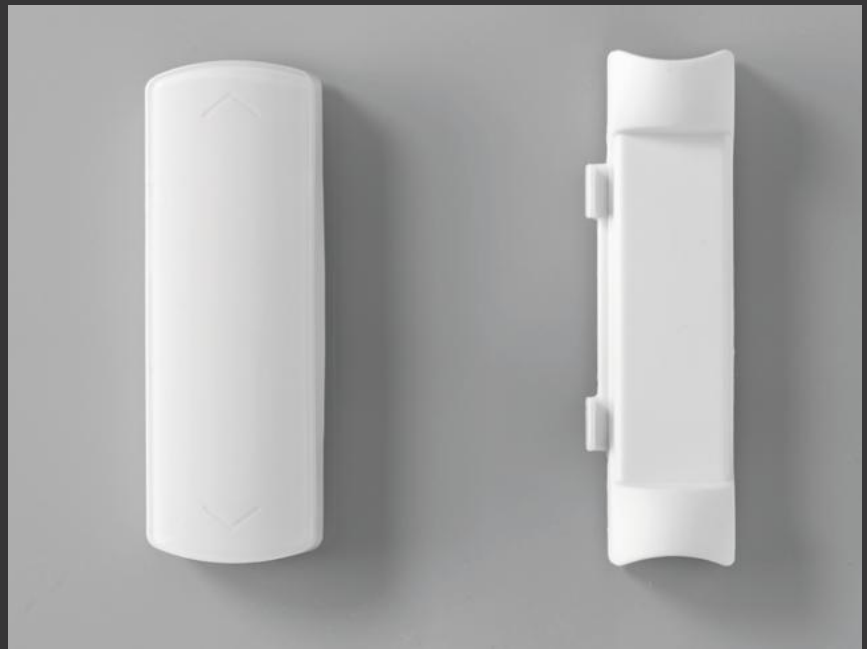

## MISSING SOMETHING?

Our customer service team is happy to help you with any item you may need.

SCREWS

SCREW HOLE COVERS

MISCELLANEOUS

ENCLOSED BLINDS OPERATORS

EXPLORE MORE WITH  
OUR CATALOG+

215 E. ROOSEVELT AVE.  
ZEELAND, MI 49464  
800.253.3900 | [ODL.COM](http://ODL.COM)  
[ODL.COM/CATALOG](http://ODL.COM/CATALOG)