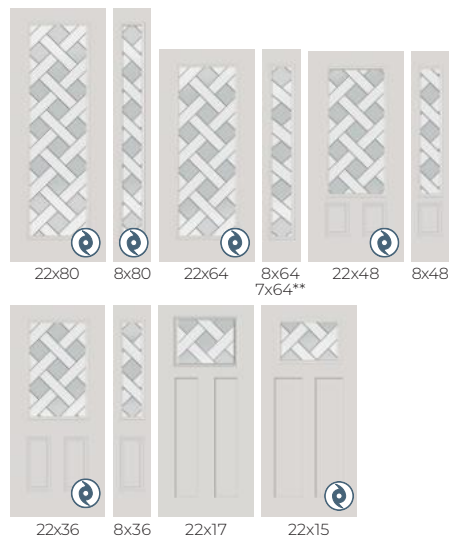

MARGATE

1. Frosted Glass
2. Iced Granite Glass
3. Platinum Nickel Caming