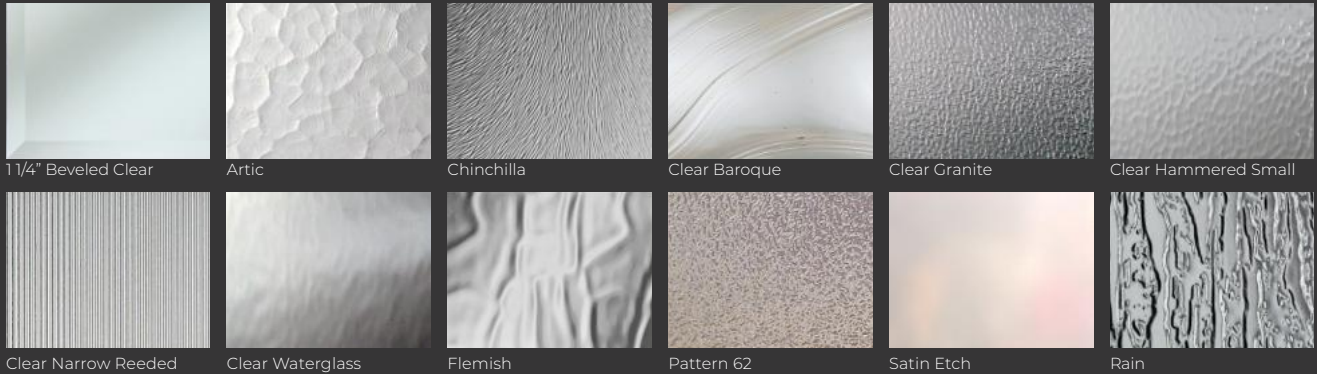

CUSTOM DOORGLASS: CAMED DESIGNS

With our custom capabilities, we can bring virtually any camed pattern to life by combining glass textures, colors, and profiles to reflect your unique vision.

01. CHOOSE YOUR GLASS