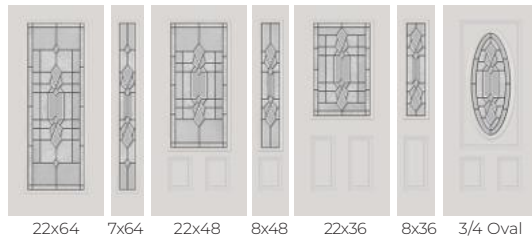

22x64 7x64 22x48 8x48 22x36 8x36 3/4 Oval