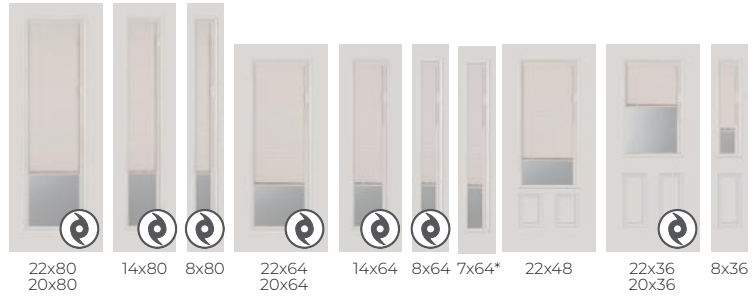

ENCLOSED BLINDS