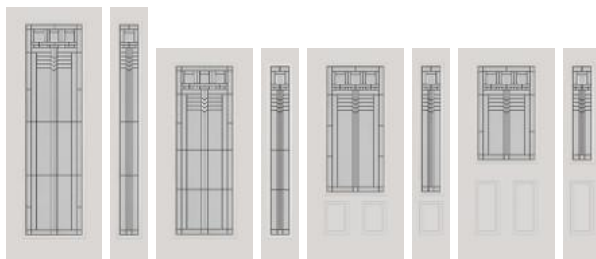

OAK PARK°

22x80 8x80 22x64 8x64 22x48 8x48 22x36 8x36
7x64