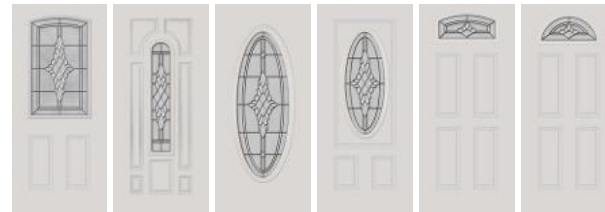

22x38 8x42 RT Full Oval 3/4 Oval 22x10 Sunburst