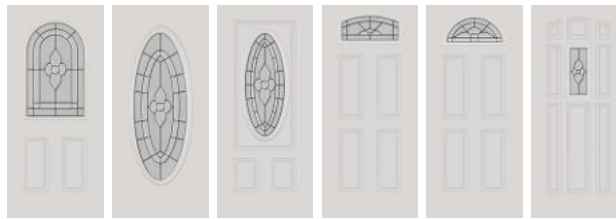

22x36 RT Full Oval 3/4 Oval 22x10 AT Sunburst 7x18

1. Glue Chip Glass
2. Clear Bevels
3. Platinum Nickel Caming
4. Patina Caming