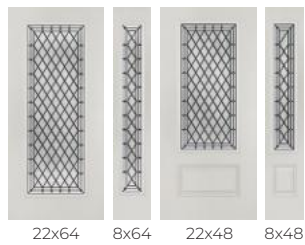

STERLING

1. Iced Granite Glass
2. Chinchilla Bevels
3. Clear Jewels
4. Patina Caming