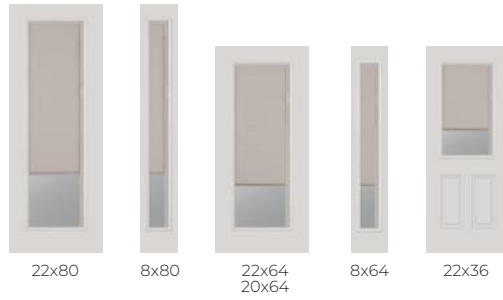

ENCLOSED BLINDS