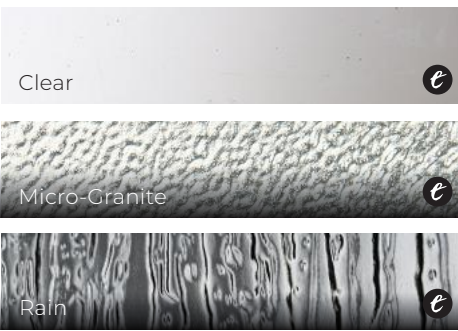

VENTS

1. LOW-E: available with soft coat finish (CS73 or 180)
   - LOW-E+: available with hard coat finish (270 or 366)
   - STC: Sound Transmission Coefficient (STC). STC >30. Doorglass shown with this icon has an STC rating above 30 and offers enhanced noise reduction.
2. ADA Compliant Impact Rated Gray Turtle Glass