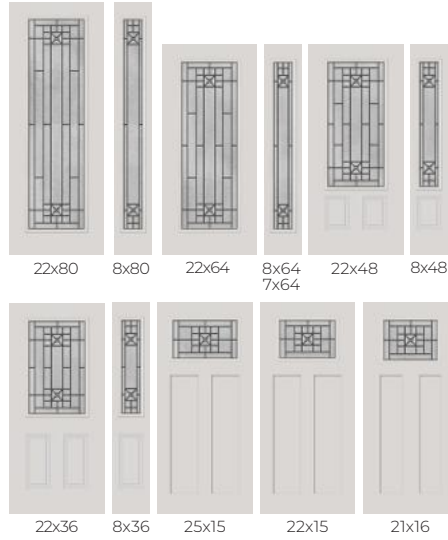

COURTYARD

1. Granite Glass
2. Nickel Vein Wrought Iron Caming