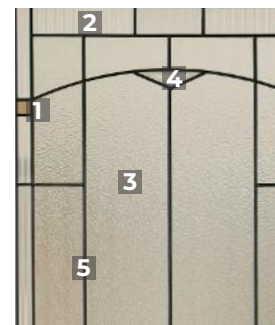

TOPAZ

1. Bronze Software Glass
2. Thin Reed Glass
3. Micro-Granite Glass
4. Clear Bevels
5. Patina Caming