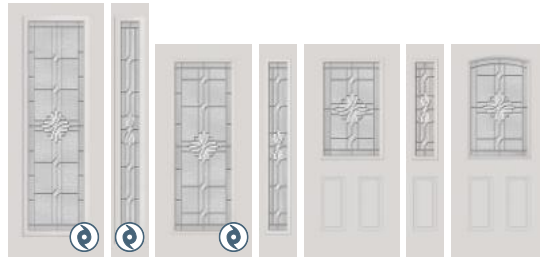

LAUREL°

22x80* 8x80* 22x64 8x64 7x64** 22x36 20x36 8x36 22x38 AT