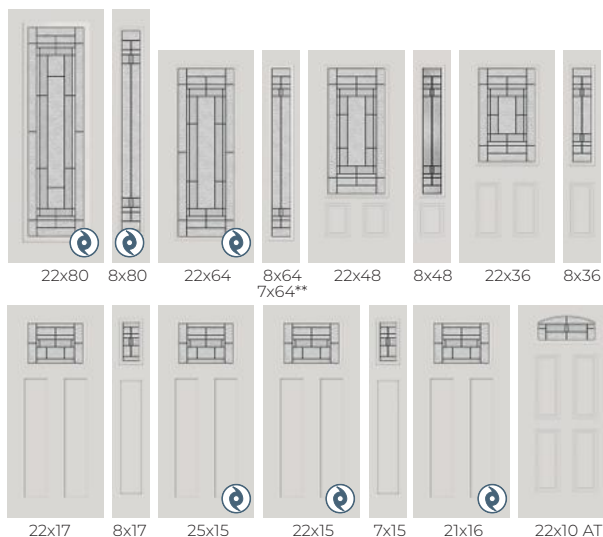

PEMBROOK°

1. Artic Glass
2. Micro-Cubed Glass
3. Streamed Glass
4. Clear Bevels
5. Flat Patina Caming