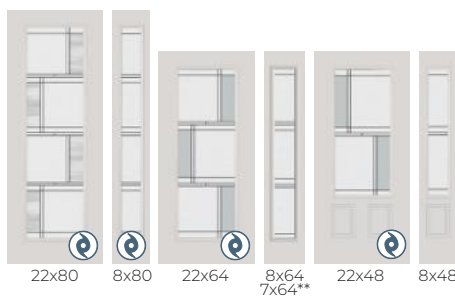

VILANO

1. Gray Software Glass
2. Frosted Glass
3. Clear Bevels
4. Patina Caming