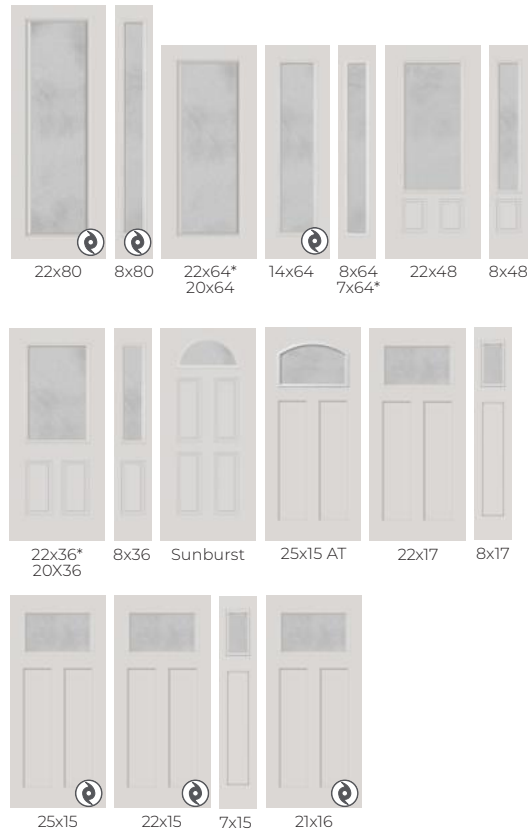

MICRO-GRANITE

Texture enclosed in glass

PRIVACY RATING