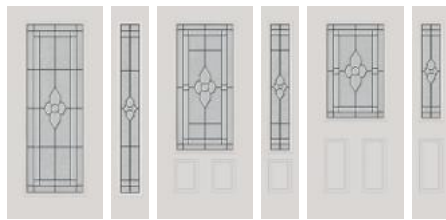

NOUVEAU°

22x64 8x64 22x48 8x48 22x36 8x36
20x64** 7x64 20x36**