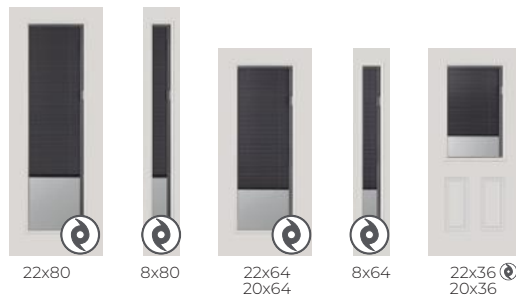

ENCLOSED BLINDS