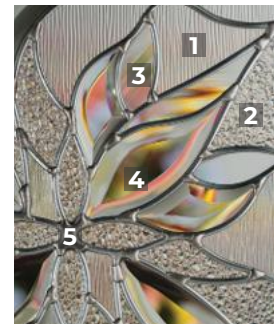

1. Streamed Glass
2. Iced Granite Glass
3. Clear Renaissance Glass
4. Clear Bevels
5. Platinum Nickel Caming

PRIVACY RATING